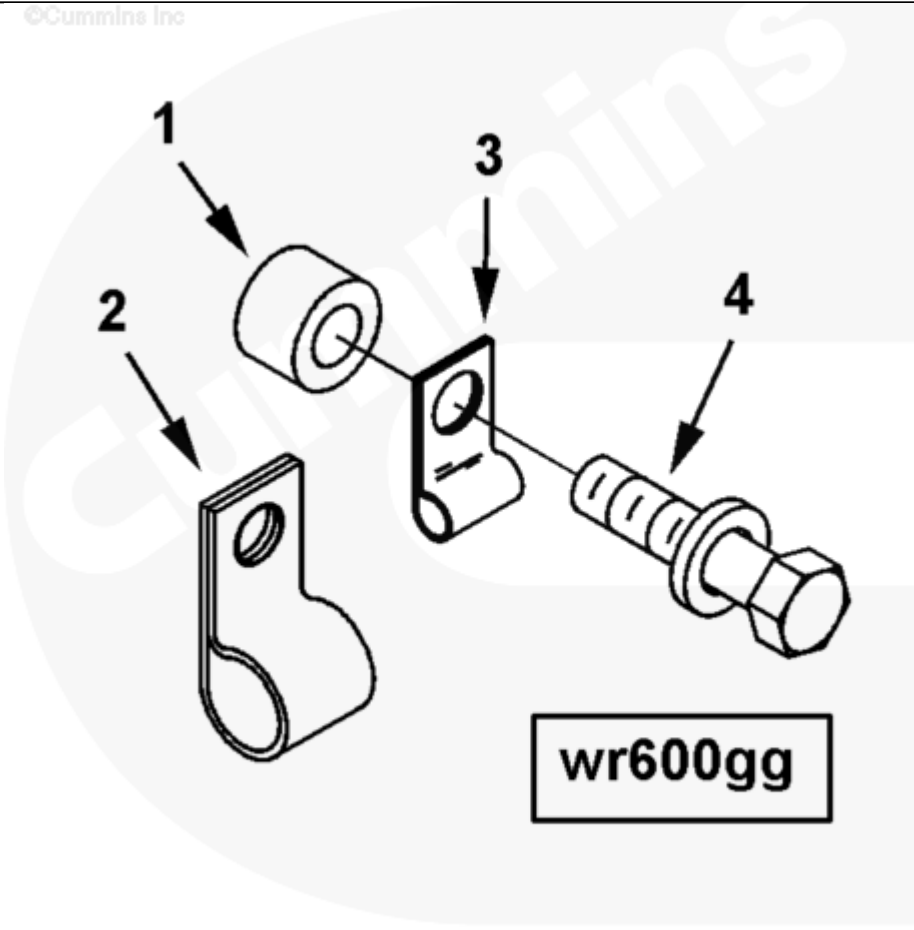

Parts Catalog - Option Detail

Electronic Parts Catalog - Option Detail				
Option	Group	Graphic	Film Card	Date
WR6703	21.02	wr600gg	K38	30-MAR-98
Engines	GTA38, K38, KTA38GC CM558, QSK38 CM2150 K106, QSK38 CM2150 MCRS, QSK38 CM850 MCRS			

[SMALL](#) | [MEDIUM](#) | [LARGE](#)

Cart	Ref No	Part Number	Part Description	Required	Remarks
View My Cart					
		WR6703	Wiring Accessories		Accessories wiring for use on...(More)
					K38 engine only less
					compressor.
<input type="checkbox"/>	1	63385	Mounting Spacer	1	

<input type="checkbox"/>	2	69911 A	Clip	1	
<input type="checkbox"/>	3	180371	Clip	1	
<input type="checkbox"/>	4	3065723	Captive Washer Cap Screw	1	3/8 - 16 X 1 3/4 in.

© 2019 Cummins Inc., Box 3005, Columbus, IN 47202-3005 U.S.A.
 Terms of Use and Disclaimers | Recommended System Requirements
 Need Assistance? Please click on the Contact Us button in the top right corner of any page.